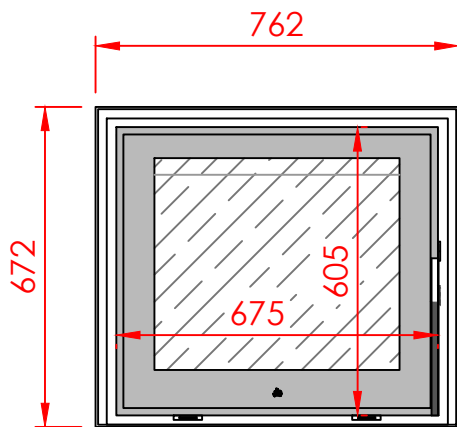

TOP

FRONT

SIDE

Series:	<b>UNIVERSAL</b>	
Model:	DESIGN TUNNEL	
Type:	68/62	
Specials:		

All dimensions in mm  
 General dimension tolerances up to 7mm  
 All illustrations and drawings are protected by copyright.  
 Exploitation or publication, even of individual details,  
 only with our permission.  
 Technical changes and errors reserved.