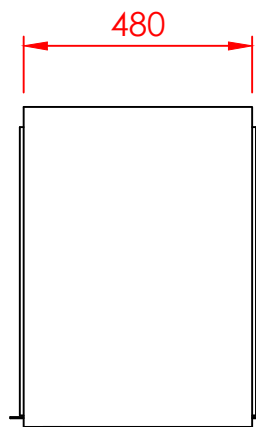

TOP

FRONT

SIDE

Series:	<b>UNIVERSAL</b>	
Model:	DESIGN TUNNEL	
Type:	68/62	
Specials:		

All dimensions in mm  
 General dimension tolerances up to 7mm  
 All illustrations and drawings are protected by copyright.  
 Exploitation or publication, even of individual details,  
 only with our permission.  
 Technical changes and errors reserved.